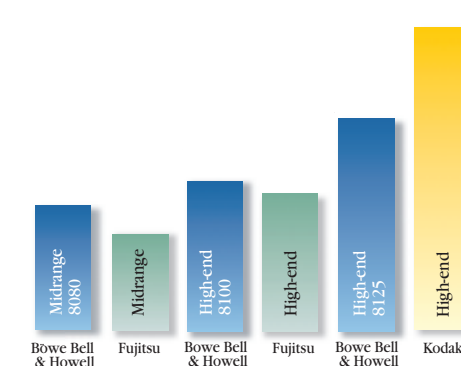

obscured by complex backgrounds or are a mixture of sizes and thickness. As a result, almost no document prepping is necessary, you won't need to change settings each time you scan a different batch type and rescanning is virtually eliminated. In addition, Spectrum is the first production scanner to integrate hardware VRS so that it works with any software application using Image Controls, ISIS or TWAIN drivers. All this makes for lower labor costs, higher document throughput, a more streamlined workflow process, and the lowest total cost of scanning overall when paired with the Copiscan® 8000 Spectrum.

Total Cost of Scanning
Over the first 3 years

Scanner Performance
Color throughput at 150 dpi in portrait and landscape orientation

Scanner List Price

Not only is Spectrum faster, more rugged (for example, it has a 60,000 document per day duty cycle), and less costly to own and operate than machines made by competitors, surprisingly enough it's much smaller. So it requires not only less time and money but less space too!