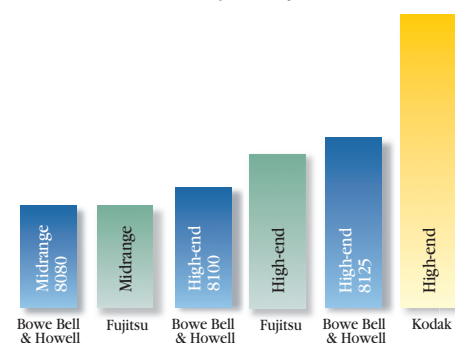

handling documents easier overall.

Copiscan® 8000 Spectrum, for all its innovativeness, remains a true, labor-saving Copiscan® 8000 Plus Series scanner, offering the same unmatched reliability, ease of use and maintenance, unerring paper handling, low cost of ownership, and incomparably high value that you've come to expect from us.

Kofax VirtualReScan™ (VRS) technology built in. VRS 3.0 is a proprietary combination of circuitry and software that guarantees optimal image quality without slowing down the scanner, even when the original documents are crooked, distorted, or

obscured by complex backgrounds or are a mixture of sizes and thickness. As a result, almost no document prepping is necessary, you won't need to change settings each time you scan a different batch type and rescanning is virtually eliminated. In addition, Spectrum is the first production scanner to integrate hardware VRS so that it works with any software application using Image Controls, ISIS or TWAIN drivers. All this makes for lower labor costs, higher document throughput, a more streamlined workflow process, and the lowest total cost of scanning overall when paired with the Copiscan® 8000 Spectrum.

Total Cost of Scanning
Over the first 3 years