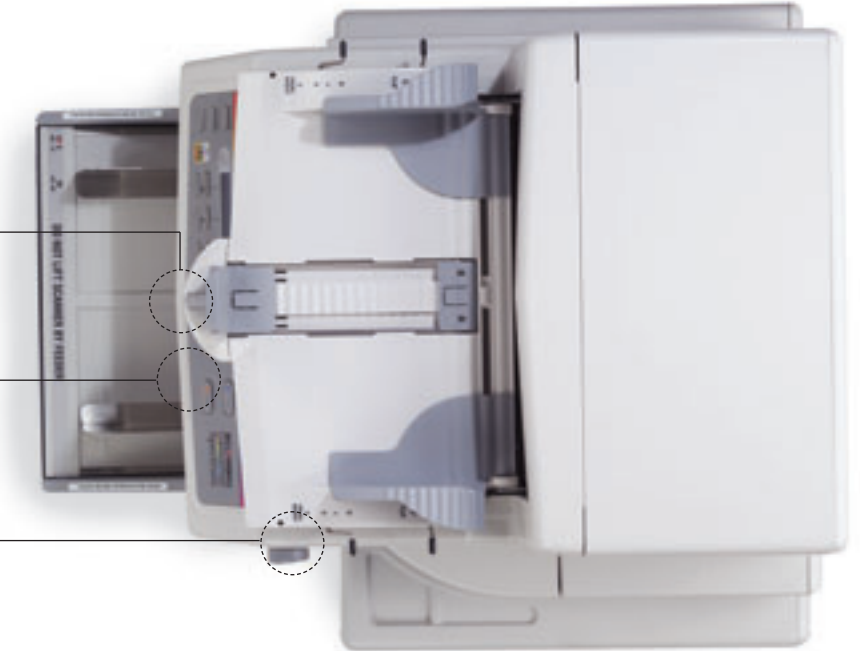

Everything about Spectrum makes it easier to use. This simple, elegant clamshell design gives you access to 100% of the paper path. You never have to call a service technician just because a piece of paper jammed.