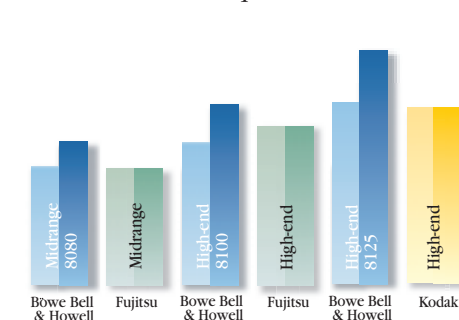

Kofax VirtualReScan™ (VRS) technology built in. VRS 3.0 is a proprietary combination of circuitry and software that guarantees optimal image quality without slowing down the scanner, even when the original documents are crooked, distorted, or

Total Cost of Scanning
Over the first 3 years

Scanner Performance
Color throughput at 150 dpi in portrait and landscape orientation

Scanner List Price

Not only is Spectrum faster, more rugged (for example, it has a 60,000 document per day duty cycle), and less costly to own and operate than machines made by competitors, surprisingly enough it's much smaller. So it requires not only less time and money but less space too!